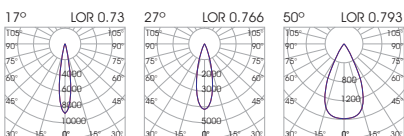

- Reform 75 is series of downlights available recessed or surface.
- It is available in round form.
- Power consumption : 23.5watt and 18watt.
- Beam angle varies from 17 to 50 degrees.
- Accessories available: honeycomb, line spread lens or softening lens.
- Luminaire material: aluminium construction/ PC parts.
- It is offered in white and/or black colour as standard but RAL colours also are available on request.
- 3 SDCM
- L90/B10 50.000h
- Low UGR ensuring visual comfort (UGR<15 /black inner ring).

Model (LED Power)	CCT*	CR180 LED Source	CR190 LED Source	Beam Angle	Type	Luminaire Colour	Dimming Option	Accessories
		80 (B0)	90 (90)					
<b>REFORM 75 Surface Spot 18W</b> <i>(REFORM 75 SFSP18)</i>	2700K (27C) 3000K (30C) 4000K (40C) 5000K (50C)	2067lm 2223lm 2379lm 2223lm	1794lm 1931lm 2067lm 2067lm	17° (17) 27° (27) 50° (50)	Adjustable (AD)	<b>Base</b> White (W) Black (B)  <b>Spot</b> White (W) Black (B)  <b>Inner Ring</b> White (W) Black (B)	Without Driver (00) Non Dimmable (ND)	Standard (0) Honeycomb (1) Line spread lens (2) Softening lens (3)  <b>EXTRAS</b> No Extras (0) Emergency** (1)
<b>REFORM 75 Surface Spot 23.5W</b> <i>(REFORM 75 SFSP24)</i>	2700K (27C) 3000K (30C) 4000K (40C) 5000K (50C)	2919lm 3102lm 3192lm 3230lm	2409lm 2512lm 2663lm 2791lm					

\* Models with CCTs of 3500K & 6500K are available upon request.  
 \*\* External.

Ordering Code Example: REFORM 75 SFSP18-40C-80-50-AD-WWB-00-10

Inner ring colour:  
**BLACK**

Inner ring colour:  
**WHITE**