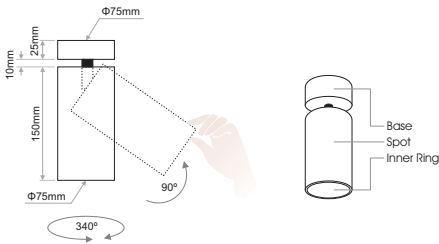

- Reform 75 is series of downlights available recessed or surface.
- It is available in round form.
- Power consumption : 23.5watt and 18watt.
- Beam angle varies from 17 to 50 degrees.
- Accessories available: honeycomb, line spread lens or softening lens.
- Luminaire material: aluminium construction/ PC parts.
- It is offered in white and/or black colour as standard but RAL colours also are available on request.
- 3 SDCM
- L90/B10 50.000h
- Low UGR ensuring visual comfort (UGR<15 /black inner ring).

Model (LED Power)	CCT*	CR180 LED Source	CR190 LED Source	Beam Angle	Type	Luminaire Colour	Dimming Option	Accessories
		80 (B0)	90 (90)					
<b>REFORM 75 Surface Spot 18W</b> <i>(REFORM 75 SFSP18)</i>	2700K (27C) 3000K (30C) 4000K (40C) 5000K (50C)	2067lm 2223lm 2379lm 2223lm	1794lm 1931lm 2067lm 2067lm	17° (17) 27° (27) 50° (50)	Adjustable (AD)	<b>Base</b> White (W) Black (B)  <b>Spot</b> White (W) Black (B)  <b>Inner Ring</b> White (W) Black (B)	Without Driver (00) Non Dimmable (ND)	Standard (0) Honeycomb (1) Line spread lens (2) Softening lens (3)  <b>EXTRAS</b> No Extras (0) Emergency** (1)
<b>REFORM 75 Surface Spot 23.5W</b> <i>(REFORM 75 SFSP24)</i>	2700K (27C) 3000K (30C) 4000K (40C) 5000K (50C)	2919lm 3102lm 3192lm 3230lm	2409lm 2512lm 2663lm 2791lm					

\* Models with CCTs of 3500K & 6500K are available upon request.  
 \*\* External.

Ordering Code Example: REFORM 75 SFSP18-40C-80-50-AD-WWB-00-10

Inner ring colour:  
**BLACK**

Inner ring colour:  
**WHITE**